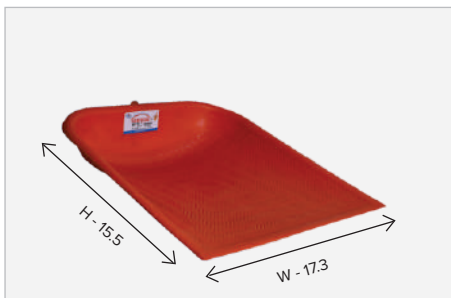

Shop Now

D- diameter, H - height

W - width, H - height, | All Dimensions are in Inches.

MGB0600 ■■■

Dimintions

D - 4 X H - 4.5

MUG 600ML (APPROX)

MGB0900 ■■■

Dimintions

D - 4.5 X H - 5

MUG 900ML (APPROX)

MGB01200 ■■■

Dimintions

D - 5 X H - 5.5

MUG 1200ML (APPROX)

SUP