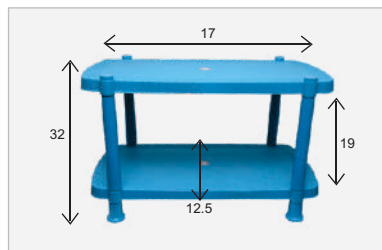

Shop Now

D- diameter, H - height, L - length, W - width | All Dimensions are in Inches.
L- length, W - width, DBTB - distance between top & bottom, H -height

STB0001 ■■■
Dimentions
D - 11.5 X H - 5

STOOL 1 NO.

STP0002 ■■■
Dimentions
L - 13 X W - 9 X H - 7

STOOL 2 NO.

STB0003 ■■■
Dimentions
L - 13 X W - 8.5 X H - 12

STOOL 3 NO. 12"

STBMSTE ■■■■
Dimentions
W - 12.5 X H - 24

STEPPER STOOL

PT008H ■■■
Dimentions
D - 13 X H - 18.5

STOOL 4 NO. 18"

SLP1319 ■■■
Dimentions
L - 19 X W - 13 X H - 3.5

PATLA 13 X 19

PLB0002 ■■■
Dimentions
L - 13.5 X W - 9 X H - 4.5

PATLA NO. 2

TPMBTP1 ■■■■
Dimentions
L - 17 X W - 12.5 X DBTB - 19, H - 32

MAHA T-POY