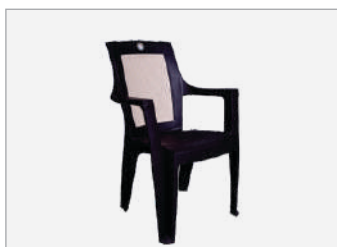

CH0MCE ■■■■

Dimensions

H-34 X W-16.5 X H-16.5

MAHA CHAIR SQUARE

CH0NCO ■■■■

Dimensions

H-34 X W-16.5 X H-16.5

MAHA CHAIR OVAL